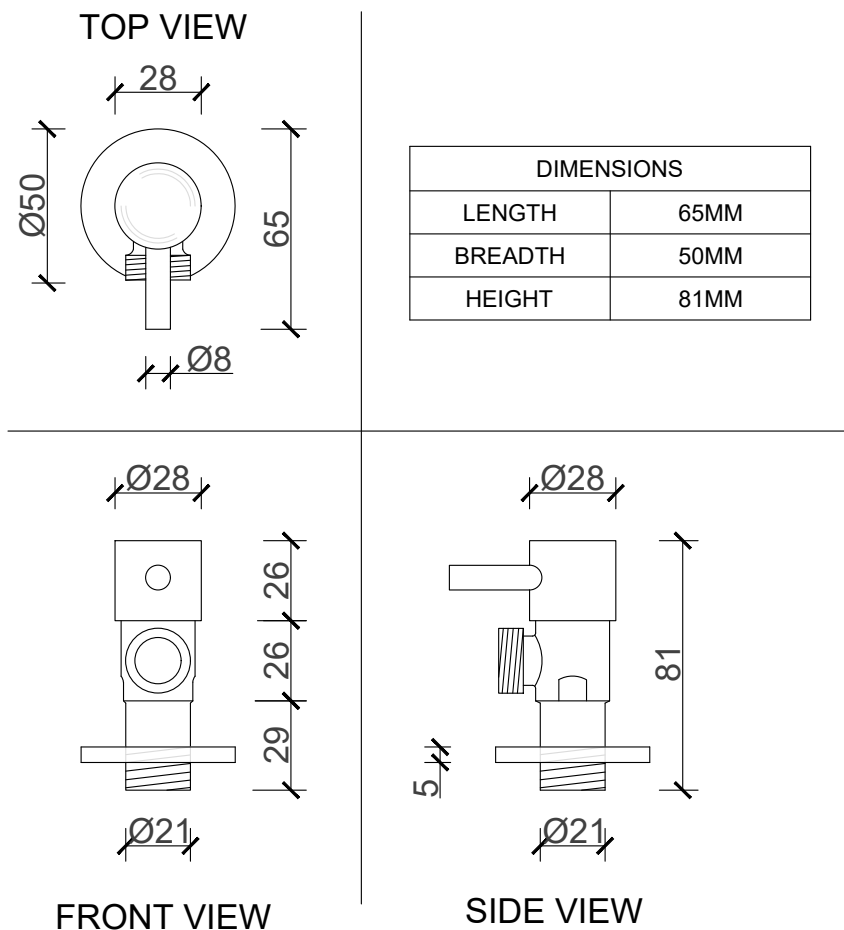

ACCESSORIES COLLECTION

ROUND ANGLE VALVE

CODE: 210753

MATERIAL: BRASS

FINISH: CHROME PLATED

INCLUDES:

FLANGE

B I J I O U

www.bijou.co.za

*ALL MEASUREMENTS ARE IN MILLIMETERS

MacNeil© reserves the right to alter and/or remove designs without prior notice.

© 2018 Macneil. All Rights Reserved.

www.macneil.co.za