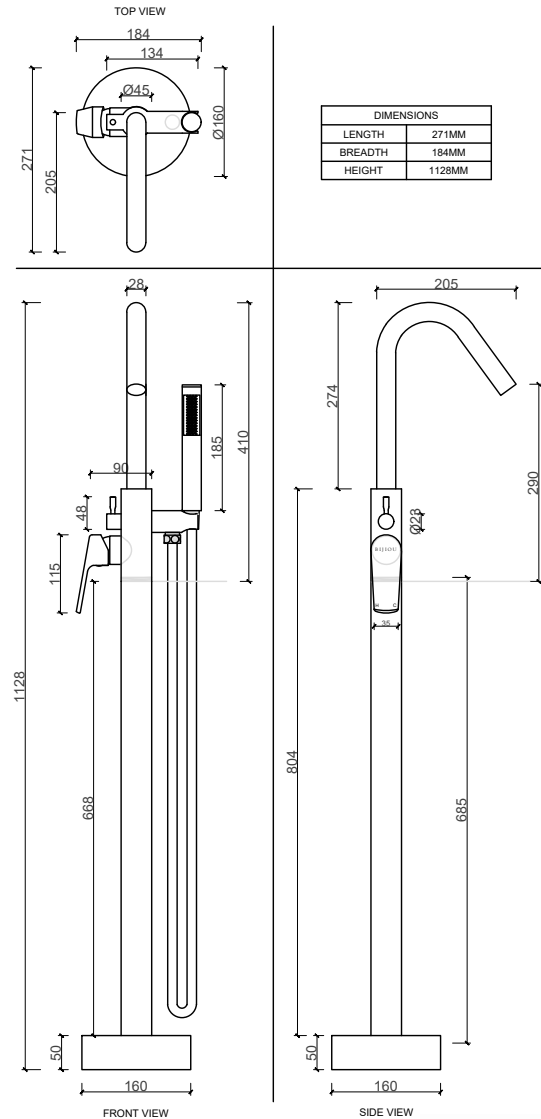

Magnetite

FREESTANDING BATH MIXER & HANDSHOWER

CODE: 211134

MATERIAL: DZR BRASS

FINISH: MATT BLACK

INCLUDES:

- STANTION
- COLD&HOT INLET PIPE
- 1.5M SHOWER HOSE
- N-BOX
- EXPANSION SCREWS
- SCREW TOOLS

B I J I O U

www.bijou.co.za

*ALL MEASUREMENTS ARE IN MILLIMETERS

MacNeil© reserves the right to alter and/or remove designs without prior notice.

© 2018 Macneil. All Rights Reserved.
www.macneil.co.za