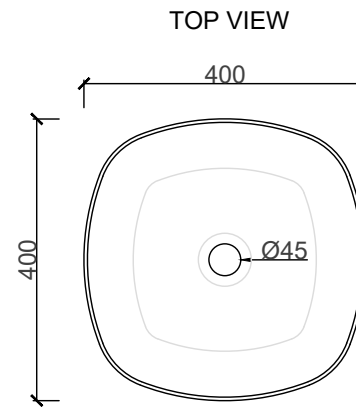

SANITARYWARE COLLECTION FREESTANDING BASINS

RÊVE

CODE: 210200

MATERIAL: VITREOUS CHINA

DIMENSIONS	
LENGTH	400MM
BREADTH	400MM
HEIGHT	150MM
DEPTH	130MM

PLEASE NOTE: A 5 - 8MM PER 100MM IS ALLOWED FOR WARPAGE

B I J I O U

www.bijou.co.za

*ALL MEASUREMENTS ARE IN MILLIMETERS

MacNeil© reserves the right to alter and/or remove designs without prior notice.

© 2018 Macneil. All Rights Reserved.

www.macneil.co.za