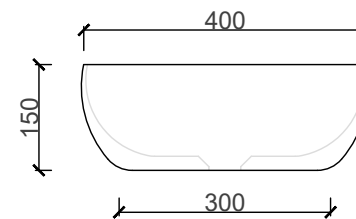

SANITARYWARE COLLECTION FREESTANDING BASINS

RÊVE

CODE: 210200

MATERIAL: VITREOUS CHINA

DIMENSIONS	
LENGTH	400MM
BREADTH	400MM
HEIGHT	150MM
DEPTH	130MM

PLEASE NOTE: A 5 - 8MM PER 100MM IS ALLOWED FOR WARPAGE

B I J I O U

www.bijou.co.za

*ALL MEASUREMENTS ARE IN MILLIMETERS

MacNeil© reserves the right to alter and/or remove designs without prior notice.

© 2018 Macneil. All Rights Reserved.

www.macneil.co.za