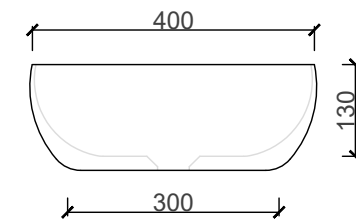

SANITARYWARE COLLECTION FREESTANDING BASINS

RÊVE

CODE: 210200

MATERIAL: VITREOUS CHINA

DIMENSIONS	
LENGTH	400MM
BREADTH	400MM
HEIGHT	150MM
DEPTH	130MM

PLEASE NOTE: A 5 - 8MM PER 100MM IS ALLOWED FOR WARPAGE

B I J I O U

www.bijou.co.za

*ALL MEASUREMENTS ARE IN MILLIMETERS

MacNeil© reserves the right to alter and/or remove designs without prior notice.

© 2018 Macneil. All Rights Reserved.

www.macneil.co.za