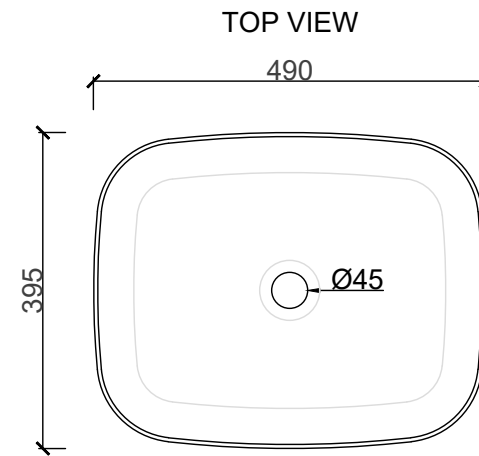

SANITARYWARE COLLECTION FREESTANDING BASINS

ENVIÉ

CODE: 210201

MATERIAL: VITREOUS CHINA

DIMENSIONS	
LENGTH	490MM
BREADTH	395MM
HEIGHT	145MM
DEPTH	110MM

PLEASE NOTE: A 5 - 8MM PER 100MM IS ALLOWED FOR WARPAGE

B I J I O U

www.bijou.co.za

*ALL MEASUREMENTS ARE IN MILLIMETERS

MacNeil© reserves the right to alter and/or remove designs without prior notice.

© 2018 Macneil. All Rights Reserved.

www.macneil.co.za