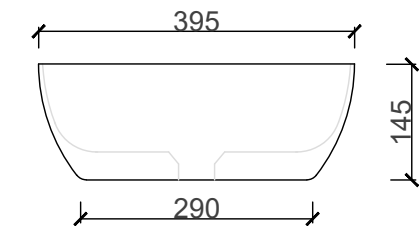

SANITARYWARE COLLECTION FREESTANDING BASINS

ENVIÉ

CODE: 210201

MATERIAL: VITREOUS CHINA

DIMENSIONS	
LENGTH	490MM
BREADTH	395MM
HEIGHT	145MM
DEPTH	110MM

PLEASE NOTE: A 5 - 8MM PER 100MM IS ALLOWED FOR WARPAGE

B I J I O U

www.bijou.co.za

*ALL MEASUREMENTS ARE IN MILLIMETERS

MacNeil© reserves the right to alter and/or remove designs without prior notice.

© 2018 Macneil. All Rights Reserved.

www.macneil.co.za