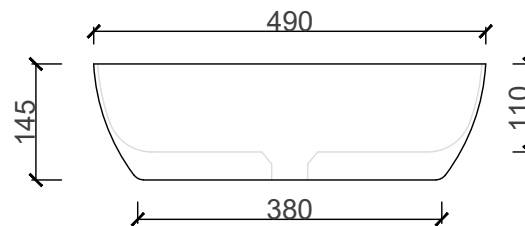

SANITARYWARE COLLECTION FREESTANDING BASINS

ENVIÉ

CODE: 210201

MATERIAL: VITREOUS CHINA

DIMENSIONS	
LENGTH	490MM
BREADTH	395MM
HEIGHT	145MM
DEPTH	110MM

PLEASE NOTE: A 5 - 8MM PER 100MM IS ALLOWED FOR WARPAGE

B I J I O U

www.bijou.co.za

*ALL MEASUREMENTS ARE IN MILLIMETERS

MacNeil© reserves the right to alter and/or remove designs without prior notice.

© 2018 Macneil. All Rights Reserved.

www.macneil.co.za