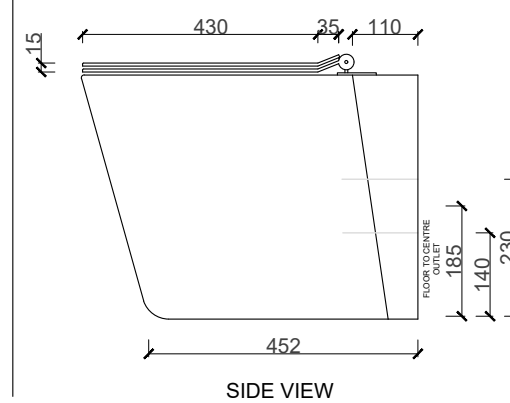

SANITARYWARE COLLECTION TOILETS

AMOUR BACK TO WALL

CODE: 210423

MATERIAL: VITREOUS CHINA

INCLUDES:

FIXATION SET
SOFT CLOSE TOILET SEAT - THERMO ACRYLIC

DIMENSIONS	
LENGTH	555MM
BREADTH	345MM
HEIGHT	445MM

PLEASE NOTE: A 5 - 8MM PER 100MM IS ALLOWED FOR WARPAGE

*ALL MEASUREMENTS ARE IN MILLIMETERS

MacNeil© reserves the right to alter and/or remove designs without prior notice.

B I J I O U

www.bijou.co.za

© 2018 Macneil. All Rights Reserved.

www.macneil.co.za