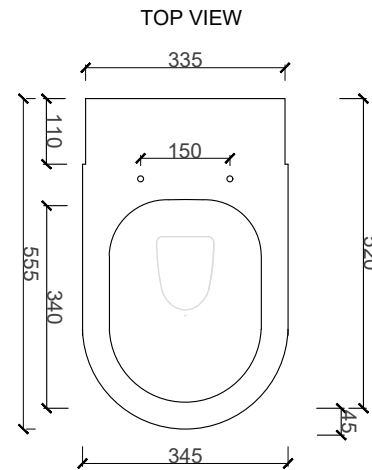

SANITARYWARE COLLECTION TOILETS

AMOUR BACK TO WALL

CODE: 210423

MATERIAL: VITREOUS CHINA

INCLUDES:

FIXATION SET
SOFT CLOSE TOILET SEAT - THERMO ACRYLIC

DIMENSIONS	
LENGTH	555MM
BREADTH	345MM
HEIGHT	445MM

PLEASE NOTE: A 5 - 8MM PER 100MM IS ALLOWED FOR WARPAGE

*ALL MEASUREMENTS ARE IN MILLIMETERS

MacNeil© reserves the right to alter and/or remove designs without prior notice.

B I J I O U

www.bijou.co.za

© 2018 Macneil. All Rights Reserved.

www.macneil.co.za