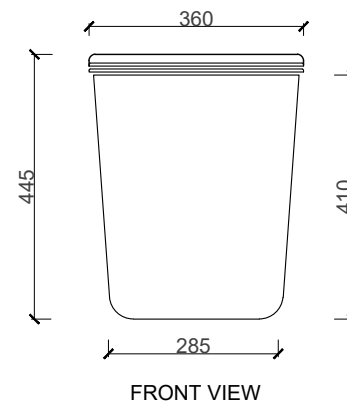

SANITARYWARE COLLECTION TOILETS

AMOUR BACK TO WALL

CODE: 210423

MATERIAL: VITREOUS CHINA

INCLUDES:

FIXATION SET
SOFT CLOSE TOILET SEAT - THERMO ACRYLIC

DIMENSIONS	
LENGTH	555MM
BREADTH	345MM
HEIGHT	445MM

PLEASE NOTE: A 5 - 8MM PER 100MM IS ALLOWED FOR WARPAGE

*ALL MEASUREMENTS ARE IN MILLIMETERS

MacNeil© reserves the right to alter and/or remove designs without prior notice.

B I J I O U

www.bijou.co.za

© 2018 Macneil. All Rights Reserved.

www.macneil.co.za