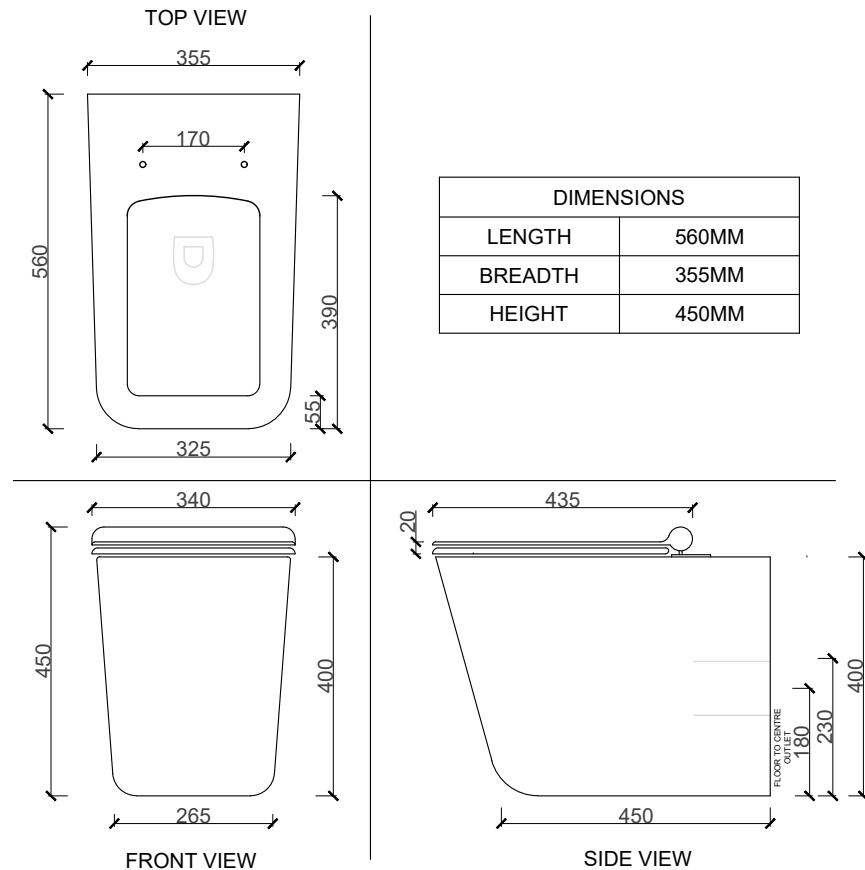

## OPALE BACK TO WALL

CODE: 210424

MATERIAL: VITREOUS CHINA

**INCLUDES:**

FIXATION SET  
SOFT CLOSE TOILET SEAT - THERMO ACRYLIC

PLEASE NOTE: A 5 - 8MM PER 100MM IS ALLOWED FOR WARPAGE

\*ALL MEASUREMENTS ARE IN MILLIMETERS