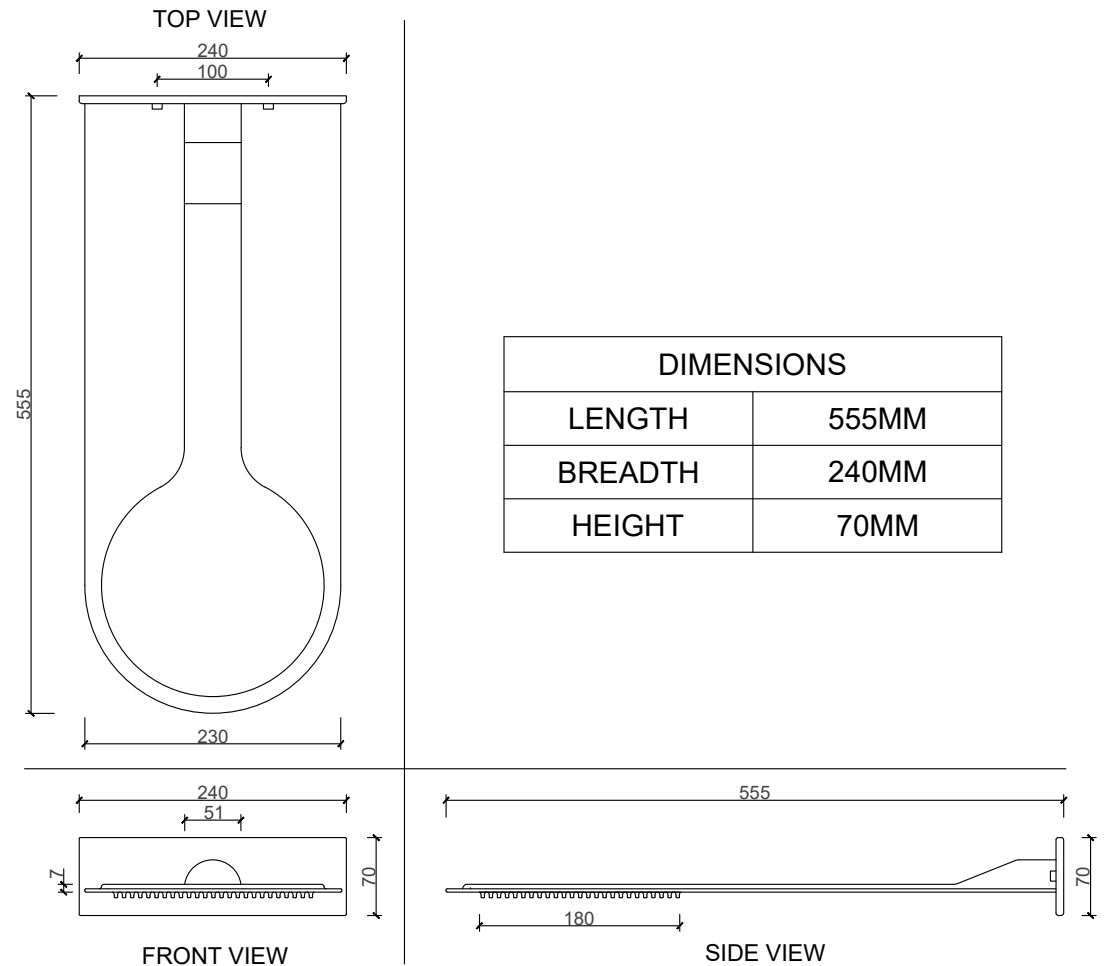

ACCESSORIES COLLECTION SHOWER RANGE

GOURETTE

CODE: 210463

MATERIAL: BRASS

FINISH: CHROME PLATED

INCLUDES:

FIXATION SET

B I J I O U

www.bijou.co.za

*ALL MEASUREMENTS ARE IN MILLIMETERS

MacNeil© reserves the right to alter and/or remove designs without prior notice.

© 2018 Macneil. All Rights Reserved.

www.macneil.co.za