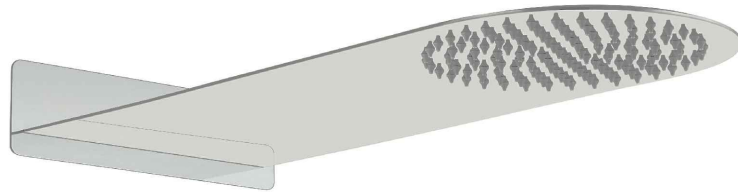

ACCESSORIES COLLECTION SHOWER RANGE

GOURETTE

CODE: 210463

MATERIAL: BRASS

FINISH: CHROME PLATED

INCLUDES:

FIXATION SET

B I J I O U

www.bijou.co.za

*ALL MEASUREMENTS ARE IN MILLIMETERS

MacNeil© reserves the right to alter and/or remove designs without prior notice.

© 2018 Macneil. All Rights Reserved.

www.macneil.co.za