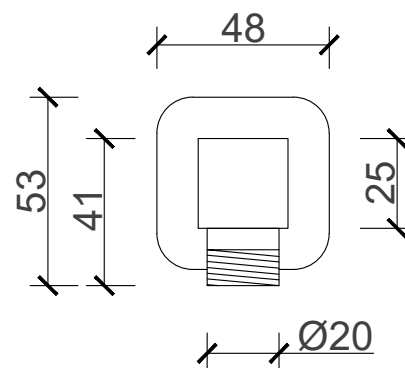

ACCESSORIES COLLECTION

SQUARE ANGLE VALVE

CODE: 210754

MATERIAL: BRASS

FINISH: CHROME PLATED

INCLUDES:

FLANGE

TOP VIEW

DIMENSIONS	
LENGTH	53MM
BREADTH	48MM
HEIGHT	76MM

FRONT VIEW

SIDE VIEW

B I J I O U

www.bijou.co.za

*ALL MEASUREMENTS ARE IN MILLIMETERS

MacNeil© reserves the right to alter and/or remove designs without prior notice.