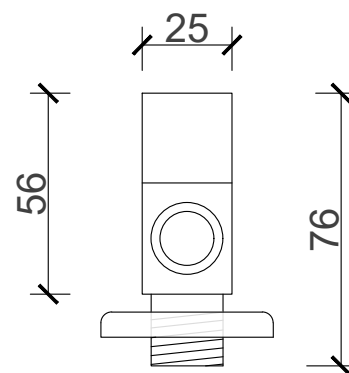

ACCESSORIES COLLECTION

SQUARE ANGLE VALVE

CODE: 210754

MATERIAL: BRASS

FINISH: CHROME PLATED

INCLUDES:

FLANGE

TOP VIEW

DIMENSIONS	
LENGTH	53MM
BREADTH	48MM
HEIGHT	76MM

FRONT VIEW

SIDE VIEW

B I J I O U

www.bijou.co.za

*ALL MEASUREMENTS ARE IN MILLIMETERS

MacNeil© reserves the right to alter and/or remove designs without prior notice.