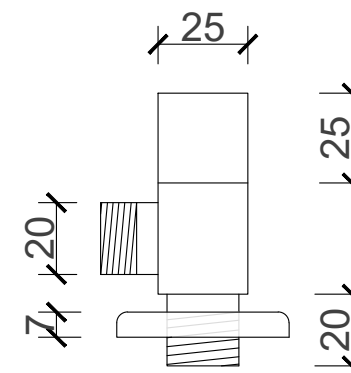

ACCESSORIES COLLECTION

SQUARE ANGLE VALVE

CODE: 210754

MATERIAL: BRASS

FINISH: CHROME PLATED

INCLUDES:

FLANGE

TOP VIEW

DIMENSIONS	
LENGTH	53MM
BREADTH	48MM
HEIGHT	76MM

FRONT VIEW

SIDE VIEW

B I J I O U

www.bijou.co.za

*ALL MEASUREMENTS ARE IN MILLIMETERS

MacNeil© reserves the right to alter and/or remove designs without prior notice.