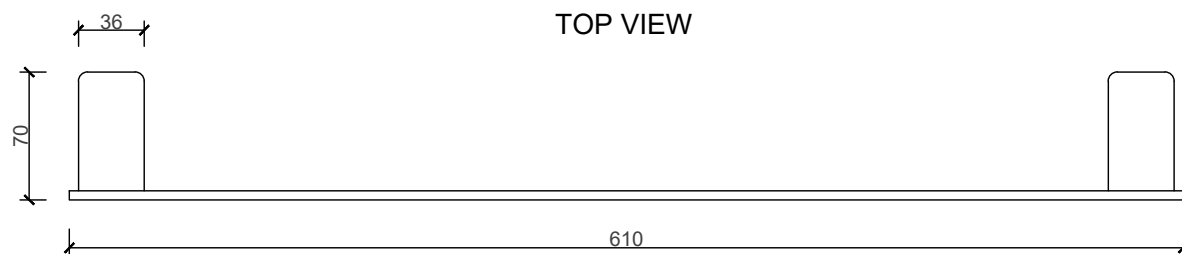

## SINGLE TOWEL RAIL

CODE: 210760

MATERIAL: BRASS

FINISH: CHROME PLATED

INCLUDES: NAIL-IN ANCHOR

x4 x4

DIMENSIONS	
LENGTH	610MM
BREADTH	70MM
HEIGHT	22MM

B I J I O U

[www.bijou.co.za](http://www.bijou.co.za)

\*ALL MEASUREMENTS ARE IN MILLIMETERS

MacNeil© reserves the right to alter and/or remove designs without prior notice.

© 2018 Macneil. All Rights Reserved.

[www.macneil.co.za](http://www.macneil.co.za)