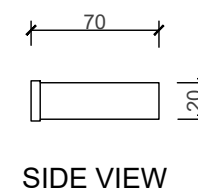

## SINGLE TOWEL RAIL

CODE: 210760

MATERIAL: BRASS

FINISH: CHROME PLATED

INCLUDES: NAIL-IN ANCHOR

x4 x4

DIMENSIONS	
LENGTH	610MM
BREADTH	70MM
HEIGHT	22MM

B I J I O U

[www.bijou.co.za](http://www.bijou.co.za)

\*ALL MEASUREMENTS ARE IN MILLIMETERS

MacNeil© reserves the right to alter and/or remove designs without prior notice.

© 2018 Macneil. All Rights Reserved.

[www.macneil.co.za](http://www.macneil.co.za)