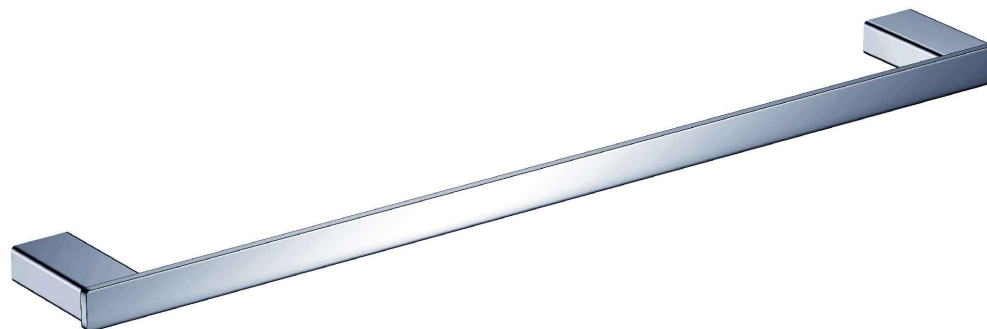

## SINGLE TOWEL RAIL

CODE: 210760

MATERIAL: BRASS

FINISH: CHROME PLATED

INCLUDES: NAIL-IN ANCHOR

x4 x4

DIMENSIONS	
LENGTH	610MM
BREADTH	70MM
HEIGHT	22MM

B I J I O U