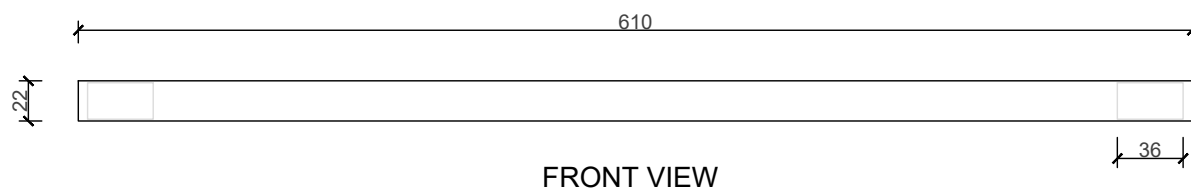

## SINGLE TOWEL RAIL

CODE: 210760

MATERIAL: BRASS

FINISH: CHROME PLATED

INCLUDES: NAIL-IN ANCHOR

x4 x4

DIMENSIONS	
LENGTH	610MM
BREADTH	70MM
HEIGHT	22MM

B I J I O U

[www.bijou.co.za](http://www.bijou.co.za)

\*ALL MEASUREMENTS ARE IN MILLIMETERS

MacNeil© reserves the right to alter and/or remove designs without prior notice.

© 2018 Macneil. All Rights Reserved.

[www.macneil.co.za](http://www.macneil.co.za)