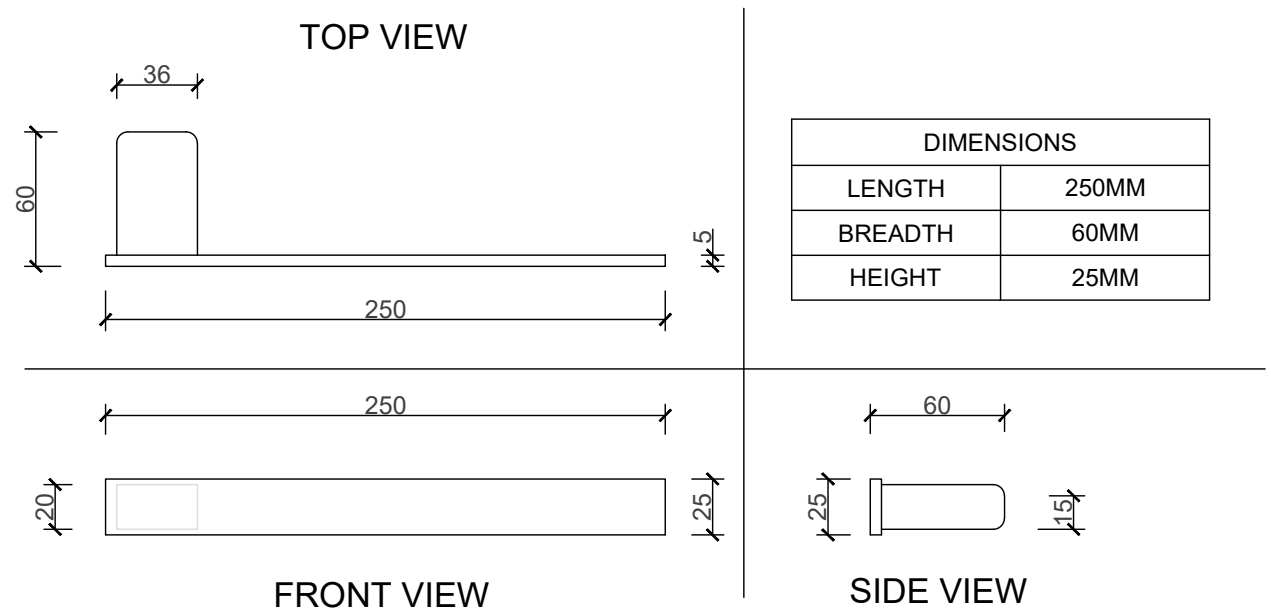

ACCESSORIES COLLECTION RHONE RANGE

HAND TOWEL RAIL

CODE: 210762

MATERIAL: BRASS

FINISH: CHROME PLATED

INCLUDES: NAIL-IN ANCHOR

x2 x2

B I J I O U

www.bijou.co.za

*ALL MEASUREMENTS ARE IN MILLIMETERS

MacNeil© reserves the right to alter and/or remove designs without prior notice.

© 2018 Macneil. All Rights Reserved.

www.macneil.co.za