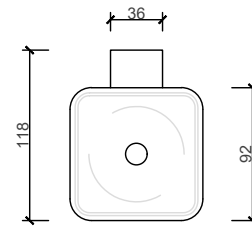

ACCESSORIES COLLECTION RHONE RANGE

TOLIET BRUSH AND HOLDER

CODE: 210763

MATERIAL: BRASS

FINISH: CHROME PLATED

HOLDER

GLASS: FROSTED
THICKNESS: 4MM

INCLUDES: NAIL-IN ANCHOR

TOP VIEW

DIMENSIONS	
LENGTH	118MM
BREADTH	92MM
HEIGHT	335MM

FRONT VIEW

SIDE VIEW

B I J I O U

www.bijou.co.za

*ALL MEASUREMENTS ARE IN MILLIMETERS

MacNeil© reserves the right to alter and/or remove designs without prior notice.