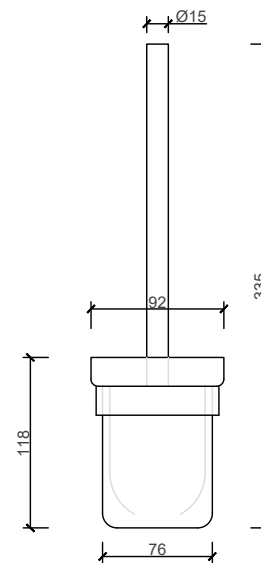

ACCESSORIES COLLECTION RHONE RANGE

TOLIET BRUSH AND HOLDER

CODE: 210763

MATERIAL: BRASS

FINISH: CHROME PLATED

HOLDER

GLASS: FROSTED
THICKNESS: 4MM

INCLUDES: NAIL-IN ANCHOR

TOP VIEW

DIMENSIONS	
LENGTH	118MM
BREADTH	92MM
HEIGHT	335MM

FRONT VIEW

SIDE VIEW

B I J I O U

www.bijou.co.za

*ALL MEASUREMENTS ARE IN MILLIMETERS

MacNeil© reserves the right to alter and/or remove designs without prior notice.