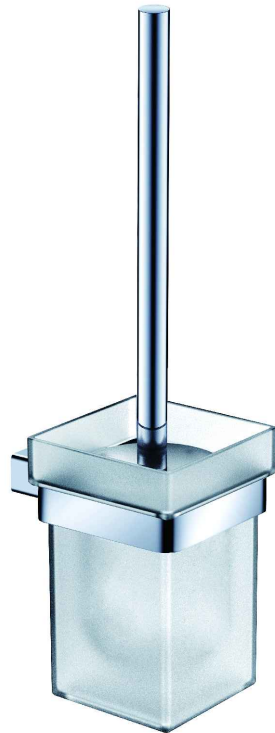

ACCESSORIES COLLECTION RHONE RANGE

TOLIET BRUSH AND HOLDER

CODE: 210763

MATERIAL: BRASS

FINISH: CHROME PLATED

HOLDER

GLASS: FROSTED
THICKNESS: 4MM

INCLUDES: NAIL-IN ANCHOR

TOP VIEW

DIMENSIONS	
LENGTH	118MM
BREADTH	92MM
HEIGHT	335MM

FRONT VIEW

SIDE VIEW

B I J I O U

www.bijou.co.za

*ALL MEASUREMENTS ARE IN MILLIMETERS

MacNeil© reserves the right to alter and/or remove designs without prior notice.