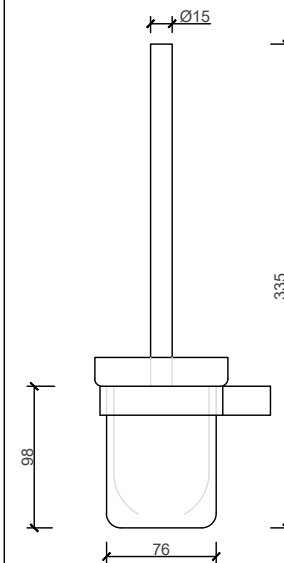

ACCESSORIES COLLECTION RHONE RANGE

TOLIET BRUSH AND HOLDER

CODE: 210763

MATERIAL: BRASS

FINISH: CHROME PLATED

HOLDER

GLASS: FROSTED
THICKNESS: 4MM

INCLUDES: NAIL-IN ANCHOR

TOP VIEW

DIMENSIONS	
LENGTH	118MM
BREADTH	92MM
HEIGHT	335MM

FRONT VIEW

SIDE VIEW

B I J I O U

www.bijou.co.za

*ALL MEASUREMENTS ARE IN MILLIMETERS

MacNeil© reserves the right to alter and/or remove designs without prior notice.