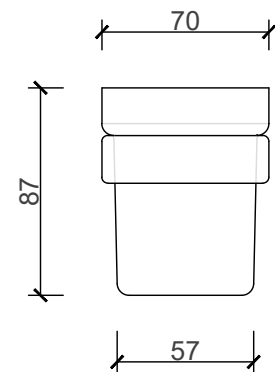

## TUMBLER HOLDER

CODE: 210764

MATERIAL: BRASS

FINISH: CHROME PLATED

TUMBLER

GLASS: FROSTED  
THICKNESS: 4MM

INCLUDES: NAIL-IN ANCHOR

x2 x2

TOP VIEW

DIMENSIONS	
LENGTH	102MM
BREADTH	70MM
HEIGHT	87MM

FRONT VIEW

SIDE VIEW

B I J I O U

www.bijou.co.za

\*ALL MEASUREMENTS ARE IN MILLIMETERS

MacNeil© reserves the right to alter and/or remove designs without prior notice.