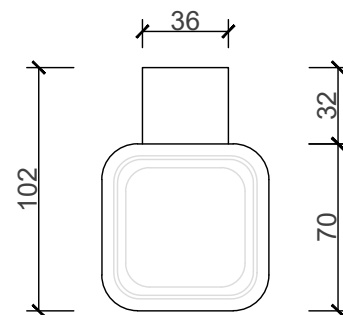

## TUMBLER HOLDER

CODE: 210764

MATERIAL: BRASS

FINISH: CHROME PLATED

TUMBLER

GLASS: FROSTED  
THICKNESS: 4MM

INCLUDES: NAIL-IN ANCHOR

x2 x2

TOP VIEW

DIMENSIONS	
LENGTH	102MM
BREADTH	70MM
HEIGHT	87MM

FRONT VIEW

SIDE VIEW

B I J I O U

www.bijou.co.za

\*ALL MEASUREMENTS ARE IN MILLIMETERS

MacNeil© reserves the right to alter and/or remove designs without prior notice.