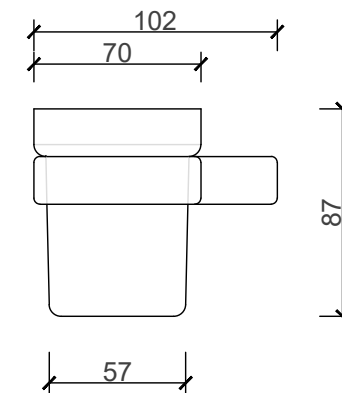

## TUMBLER HOLDER

CODE: 210764

MATERIAL: BRASS

FINISH: CHROME PLATED

TUMBLER

GLASS: FROSTED  
THICKNESS: 4MM

INCLUDES: NAIL-IN ANCHOR

x2 x2

TOP VIEW

DIMENSIONS	
LENGTH	102MM
BREADTH	70MM
HEIGHT	87MM

FRONT VIEW

SIDE VIEW

B I J I O U

www.bijou.co.za

\*ALL MEASUREMENTS ARE IN MILLIMETERS

MacNeil© reserves the right to alter and/or remove designs without prior notice.