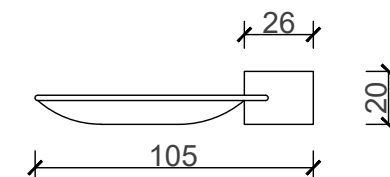

ACCESSORIES COLLECTION RHONE RANGE

SOAP DISH

CODE: 210765

MATERIAL: BRASS

FINISH: CHROME PLATED

INCLUDES: NAIL-IN ANCHOR

x4 x4

TOP VIEW

FRONT VIEW

DIMENSIONS	
LENGTH	110MM
BREADTH	105MM
HEIGHT	20MM

SIDE VIEW

B I J I O U

www.bijou.co.za

*ALL MEASUREMENTS ARE IN MILLIMETERS

MacNeil© reserves the right to alter and/or remove designs without prior notice.