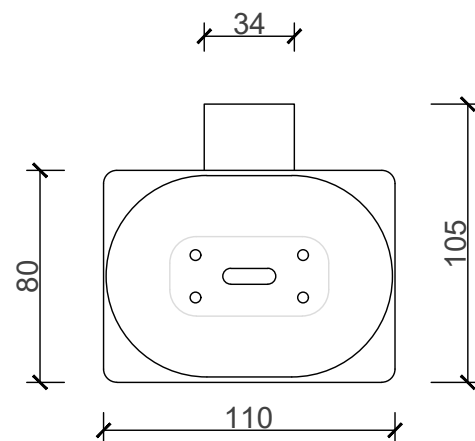

ACCESSORIES COLLECTION RHONE RANGE

SOAP DISH

CODE: 210765

MATERIAL: BRASS

FINISH: CHROME PLATED

INCLUDES: NAIL-IN ANCHOR

x4 x4

TOP VIEW

FRONT VIEW

DIMENSIONS	
LENGTH	110MM
BREADTH	105MM
HEIGHT	20MM

SIDE VIEW

B I J I O U

www.bijou.co.za

*ALL MEASUREMENTS ARE IN MILLIMETERS

MacNeil© reserves the right to alter and/or remove designs without prior notice.