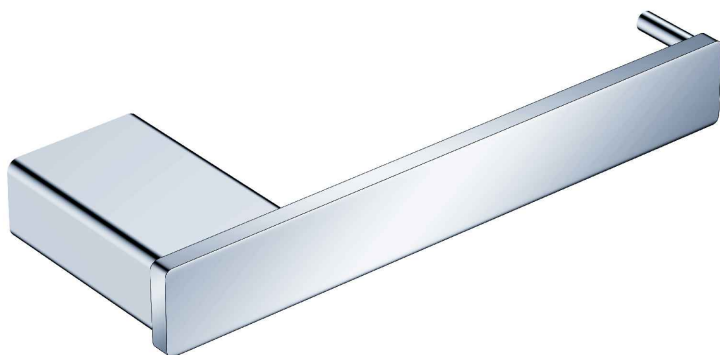

ACCESSORIES COLLECTION MONACO RANGE

TOILET ROLL HOLDER

CODE: 210767

MATERIAL: BRASS

FINISH: CHROME PLATED

INCLUDES: NAIL-IN ANCHOR

x2 x2

TOP VIEW

DIMENSIONS

DIMENSIONS	
LENGTH	165MM
BREADTH	70MM
HEIGHT	21MM

FRONT VIEW

SIDE VIEW

B I J I O U

www.bijou.co.za

*ALL MEASUREMENTS ARE IN MILLIMETERS

MacNeil© reserves the right to alter and/or remove designs without prior notice.