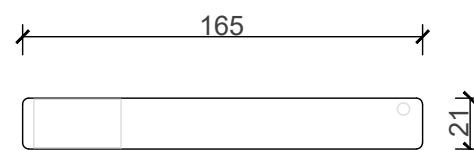

DIMENSIONS

DIMENSIONS	
LENGTH	165MM
BREADTH	70MM
HEIGHT	21MM

FRONT VIEW

SIDE VIEW

B I J I O U

www.bijou.co.za

*ALL MEASUREMENTS ARE IN MILLIMETERS

MacNeil© reserves the right to alter and/or remove designs without prior notice.