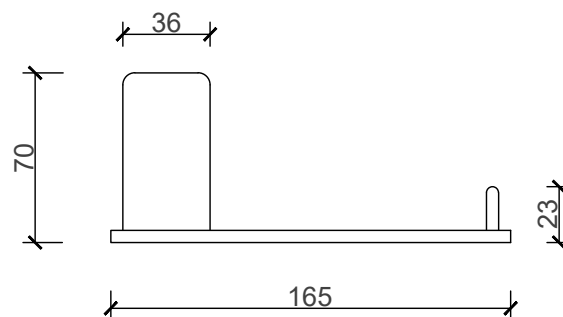

ACCESSORIES COLLECTION MONACO RANGE

TOILET ROLL HOLDER

CODE: 210767

MATERIAL: BRASS

FINISH: CHROME PLATED

INCLUDES: NAIL-IN ANCHOR

x2 x2

TOP VIEW

DIMENSIONS

DIMENSIONS	
LENGTH	165MM
BREADTH	70MM
HEIGHT	21MM

FRONT VIEW

SIDE VIEW

B I J I O U

www.bijou.co.za

*ALL MEASUREMENTS ARE IN MILLIMETERS

MacNeil© reserves the right to alter and/or remove designs without prior notice.