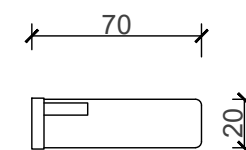

DIMENSIONS

DIMENSIONS	
LENGTH	165MM
BREADTH	70MM
HEIGHT	21MM

FRONT VIEW

SIDE VIEW

B I J I O U

www.bijou.co.za

*ALL MEASUREMENTS ARE IN MILLIMETERS

MacNeil© reserves the right to alter and/or remove designs without prior notice.