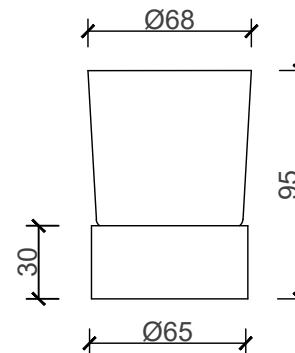

## TUMBLER HOLDER

CODE: 210882

MATERIAL: BRASS

FINISH: CHROME PLATED

TUMBLER

GLASS: FROSTED  
THICKNESS: 4MM

INCLUDES: NAIL-IN ANCHOR

TOP VIEW

DIMENSIONS	
LENGTH	97MM
BREADTH	68MM
HEIGHT	95MM

FRONT VIEW

SIDE VIEW

B I J I O U

[www.bijou.co.za](http://www.bijou.co.za)

\*ALL MEASUREMENTS ARE IN MILLIMETERS

MacNeil© reserves the right to alter and/or remove designs without prior notice.