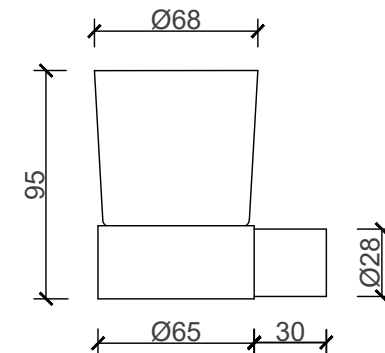

## TUMBLER HOLDER

CODE: 210882

MATERIAL: BRASS

FINISH: CHROME PLATED

TUMBLER

GLASS: FROSTED  
THICKNESS: 4MM

INCLUDES: NAIL-IN ANCHOR

TOP VIEW

DIMENSIONS	
LENGTH	97MM
BREADTH	68MM
HEIGHT	95MM

FRONT VIEW

SIDE VIEW

B I J I O U

[www.bijou.co.za](http://www.bijou.co.za)

\*ALL MEASUREMENTS ARE IN MILLIMETERS

MacNeil© reserves the right to alter and/or remove designs without prior notice.