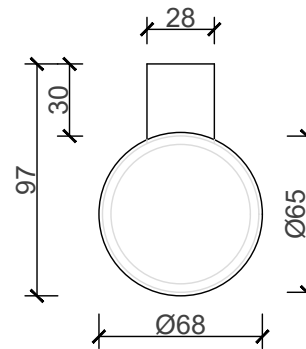

## TUMBLER HOLDER

CODE: 210882

MATERIAL: BRASS

FINISH: CHROME PLATED

TUMBLER

GLASS: FROSTED  
THICKNESS: 4MM

INCLUDES: NAIL-IN ANCHOR

TOP VIEW

DIMENSIONS	
LENGTH	97MM
BREADTH	68MM
HEIGHT	95MM

FRONT VIEW

SIDE VIEW

B I J I O U

[www.bijou.co.za](http://www.bijou.co.za)

\*ALL MEASUREMENTS ARE IN MILLIMETERS

MacNeil© reserves the right to alter and/or remove designs without prior notice.