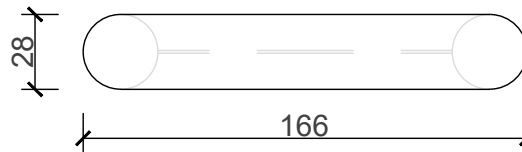

ACCESSORIES COLLECTION MONACO RANGE

SOAP DISH

CODE: 210883

MATERIAL: BRASS

FINISH: CHROME PLATED

SOAP HOLDER: STAINLESS STEEL

INCLUDES: NAIL-IN ANCHOR

x4 x4

TOP VIEW

DIMENSIONS	
LENGTH	166MM
BREADTH	95MM
HEIGHT	28MM

FRONT VIEW

SIDE VIEW

B I J I O U

www.bijou.co.za

*ALL MEASUREMENTS ARE IN MILLIMETERS

MacNeil© reserves the right to alter and/or remove designs without prior notice.