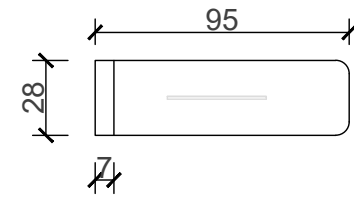

ACCESSORIES COLLECTION MONACO RANGE

SOAP DISH

CODE: 210883

MATERIAL: BRASS

FINISH: CHROME PLATED

SOAP HOLDER: STAINLESS STEEL

INCLUDES: NAIL-IN ANCHOR

x4 x4

TOP VIEW

DIMENSIONS	
LENGTH	166MM
BREADTH	95MM
HEIGHT	28MM

FRONT VIEW

SIDE VIEW

B I J I O U

www.bijou.co.za

*ALL MEASUREMENTS ARE IN MILLIMETERS

MacNeil© reserves the right to alter and/or remove designs without prior notice.