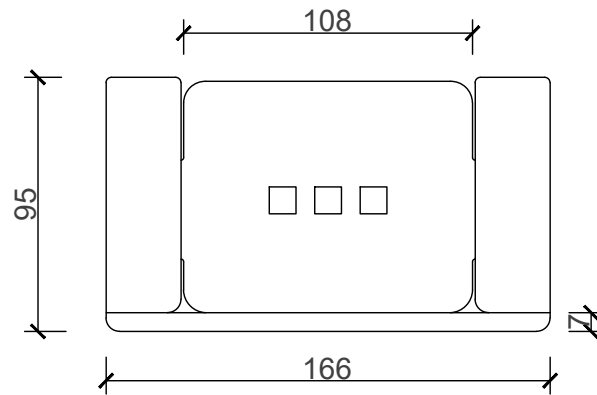

ACCESSORIES COLLECTION MONACO RANGE

SOAP DISH

CODE: 210883

MATERIAL: BRASS

FINISH: CHROME PLATED

SOAP HOLDER: STAINLESS STEEL

INCLUDES: NAIL-IN ANCHOR

x4 x4

TOP VIEW

DIMENSIONS	
LENGTH	166MM
BREADTH	95MM
HEIGHT	28MM

FRONT VIEW

SIDE VIEW

B I J I O U

www.bijou.co.za

*ALL MEASUREMENTS ARE IN MILLIMETERS

MacNeil© reserves the right to alter and/or remove designs without prior notice.