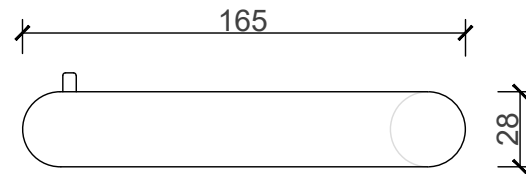

ACCESSORIES COLLECTION MONACO RANGE

TOILET ROLL HOLDER

CODE: 210885

MATERIAL: BRASS

FINISH: CHROME PLATED

INCLUDES: NAIL-IN ANCHOR

x2 x2

TOP VIEW

FRONT VIEW

DIMENSIONS

DIMENSIONS	
LENGTH	165MM
BREADTH	65MM
HEIGHT	28MM

SIDE VIEW

B I J I O U

www.bijou.co.za

*ALL MEASUREMENTS ARE IN MILLIMETERS

MacNeil© reserves the right to alter and/or remove designs without prior notice.