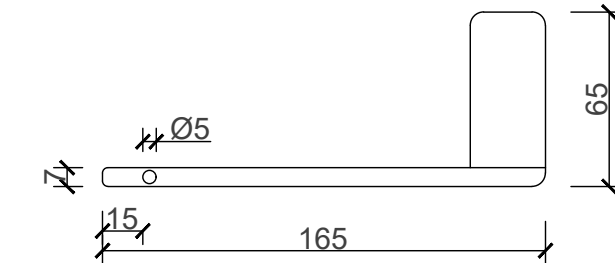

ACCESSORIES COLLECTION MONACO RANGE

TOILET ROLL HOLDER

CODE: 210885

MATERIAL: BRASS

FINISH: CHROME PLATED

INCLUDES: NAIL-IN ANCHOR

x2 x2

TOP VIEW

FRONT VIEW

DIMENSIONS

DIMENSIONS	
LENGTH	165MM
BREADTH	65MM
HEIGHT	28MM

SIDE VIEW

B I J I O U

www.bijou.co.za

*ALL MEASUREMENTS ARE IN MILLIMETERS

MacNeil© reserves the right to alter and/or remove designs without prior notice.