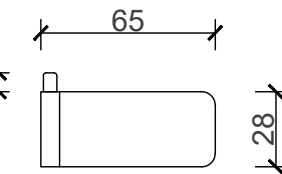

FRONT VIEW

DIMENSIONS

DIMENSIONS	
LENGTH	165MM
BREADTH	65MM
HEIGHT	28MM

SIDE VIEW

B I J I O U

www.bijou.co.za

*ALL MEASUREMENTS ARE IN MILLIMETERS

MacNeil© reserves the right to alter and/or remove designs without prior notice.