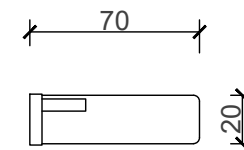

DIMENSIONS

DIMENSIONS	
LENGTH	165MM
BREADTH	70MM
HEIGHT	21MM

FRONT VIEW

SIDE VIEW

B I J I O U

www.bijou.co.za

*ALL MEASUREMENTS ARE IN MILLIMETERS

MacNeil© reserves the right to alter and/or remove designs without prior notice.