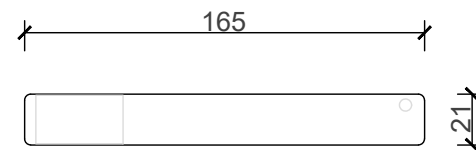

ACCESSORIES COLLECTION CLERMONT RANGE

TOILET ROLL HOLDER

CODE: 211177

MATERIAL: BRASS

FINISH: MATT BLACK

INCLUDES: NAIL-IN ANCHOR

x2 x2

TOP VIEW

DIMENSIONS

DIMENSIONS	
LENGTH	165MM
BREADTH	70MM
HEIGHT	21MM

FRONT VIEW

SIDE VIEW

B I J I O U

www.bijou.co.za

*ALL MEASUREMENTS ARE IN MILLIMETERS

MacNeil© reserves the right to alter and/or remove designs without prior notice.