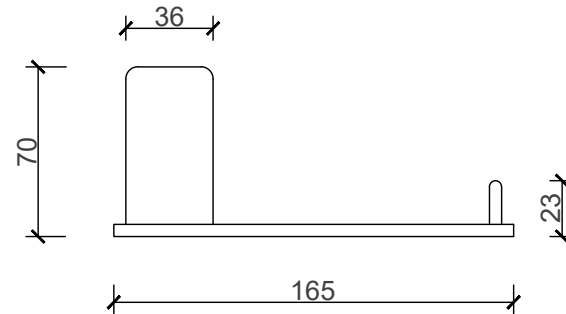

ACCESSORIES COLLECTION CLERMONT RANGE

TOILET ROLL HOLDER

CODE: 211177

MATERIAL: BRASS

FINISH: MATT BLACK

INCLUDES: NAIL-IN ANCHOR

x2 x2

TOP VIEW

DIMENSIONS

DIMENSIONS	
LENGTH	165MM
BREADTH	70MM
HEIGHT	21MM

FRONT VIEW

SIDE VIEW

B I J I O U

www.bijou.co.za

*ALL MEASUREMENTS ARE IN MILLIMETERS

MacNeil© reserves the right to alter and/or remove designs without prior notice.