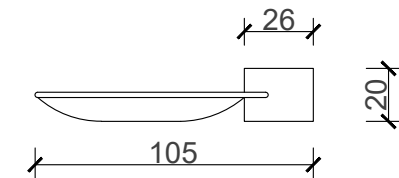

ACCESSORIES COLLECTION CLERMONT RANGE

SOAP DISH

CODE: 211182

MATERIAL: BRASS

FINISH: MATT BLACK

INCLUDES: NAIL-IN ANCHOR

x4 x4

TOP VIEW

FRONT VIEW

DIMENSIONS	
LENGTH	105MM
BREADTH	110MM
HEIGHT	20MM

SIDE VIEW

B I J I O U

www.bijou.co.za

*ALL MEASUREMENTS ARE IN MILLIMETERS

MacNeil© reserves the right to alter and/or remove designs without prior notice.