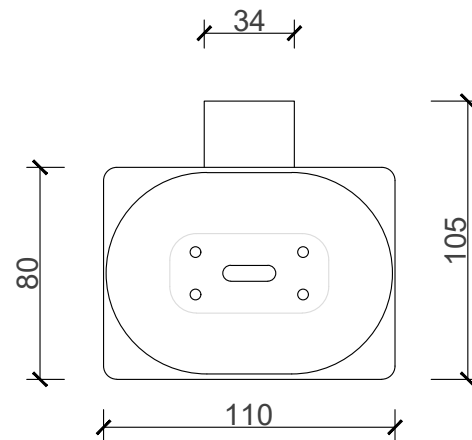

ACCESSORIES COLLECTION CLERMONT RANGE

SOAP DISH

CODE: 211182

MATERIAL: BRASS

FINISH: MATT BLACK

INCLUDES: NAIL-IN ANCHOR

x4 x4

TOP VIEW

FRONT VIEW

DIMENSIONS	
LENGTH	105MM
BREADTH	110MM
HEIGHT	20MM

SIDE VIEW

B I J I O U

www.bijou.co.za

*ALL MEASUREMENTS ARE IN MILLIMETERS

MacNeil© reserves the right to alter and/or remove designs without prior notice.