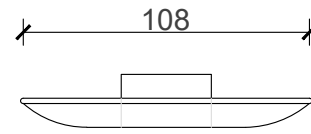

ACCESSORIES COLLECTION CLERMONT RANGE

SOAP DISH

CODE: 211182

MATERIAL: BRASS

FINISH: MATT BLACK

INCLUDES: NAIL-IN ANCHOR

x4 x4

TOP VIEW

FRONT VIEW

DIMENSIONS	
LENGTH	105MM
BREADTH	110MM
HEIGHT	20MM

SIDE VIEW

B I J I O U

www.bijou.co.za

*ALL MEASUREMENTS ARE IN MILLIMETERS

MacNeil© reserves the right to alter and/or remove designs without prior notice.