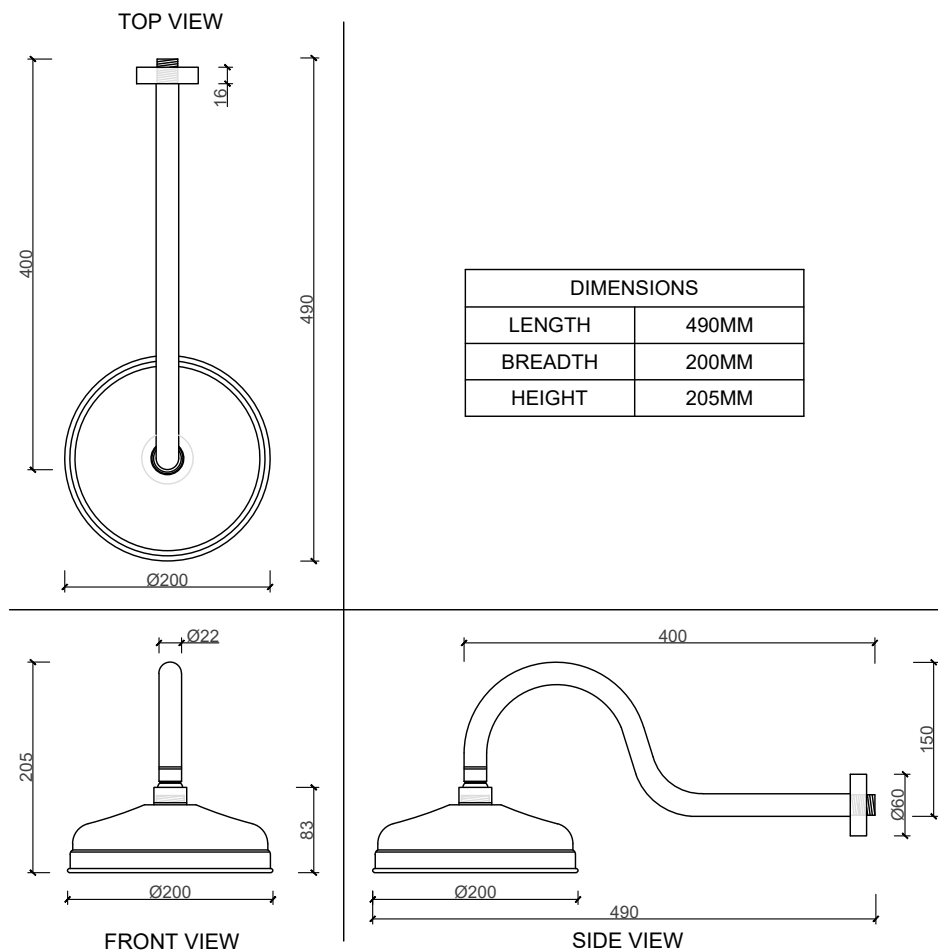

ACCESSORIES COLLECTION SHOWER RANGE

LA PUCELLE SHOWER ROSE

CODE: BJ 21121

MATERIAL: BRASS

FINISH: MATT BLACK

INCLUDES:

SHOWER ARM
FLANGE

B I J I O U

www.bijou.co.za

*ALL MEASUREMENTS ARE IN MILLIMETERS

MacNeil© reserves the right to alter and/or remove designs without prior notice.

M MACNEIL

© 2018 Macneil. All Rights Reserved.

www.macneil.co.za