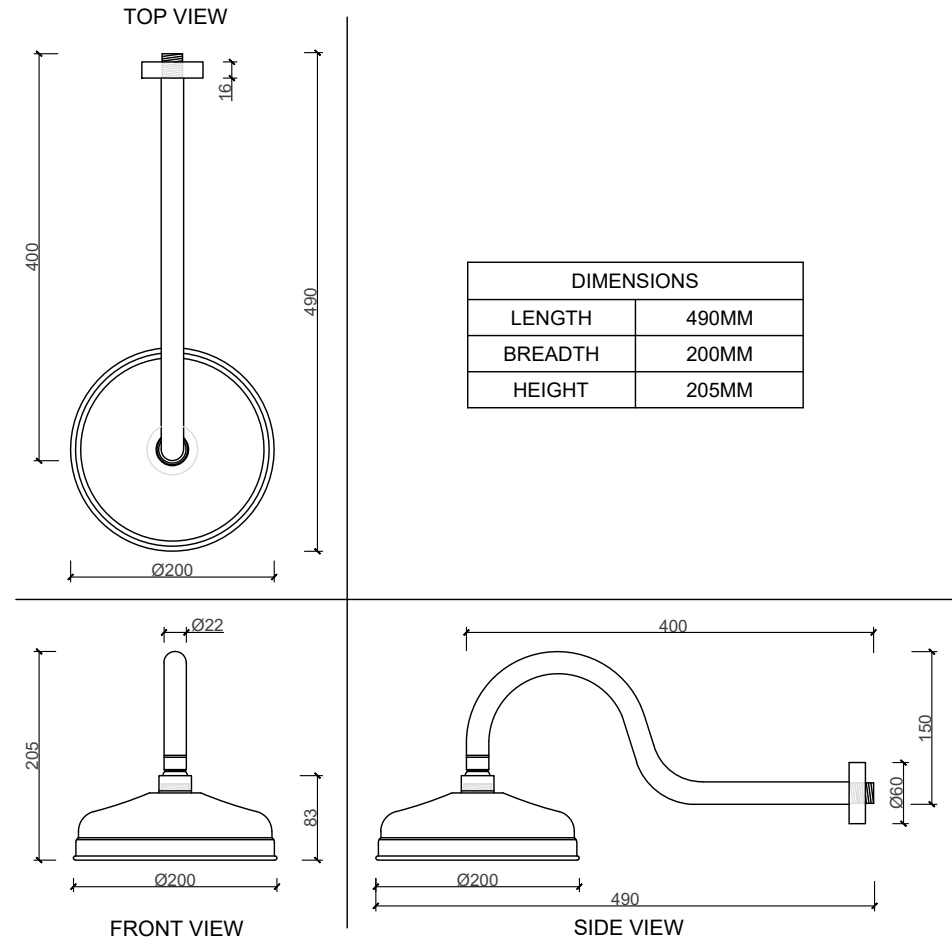

ACCESSORIES COLLECTION SHOWER RANGE

DE FLUMEN SHOWER ROSE

CODE: BJ 21122

MATERIAL: BRASS

FINISH: BRONZE

INCLUDES:

SHOWER ARM
FLANGE

B I J I O U

www.bijou.co.za

*ALL MEASUREMENTS ARE IN MILLIMETERS

MacNeil© reserves the right to alter and/or remove designs without prior notice.

MACNEIL

© 2018 Macneil. All Rights Reserved.

www.macneil.co.za