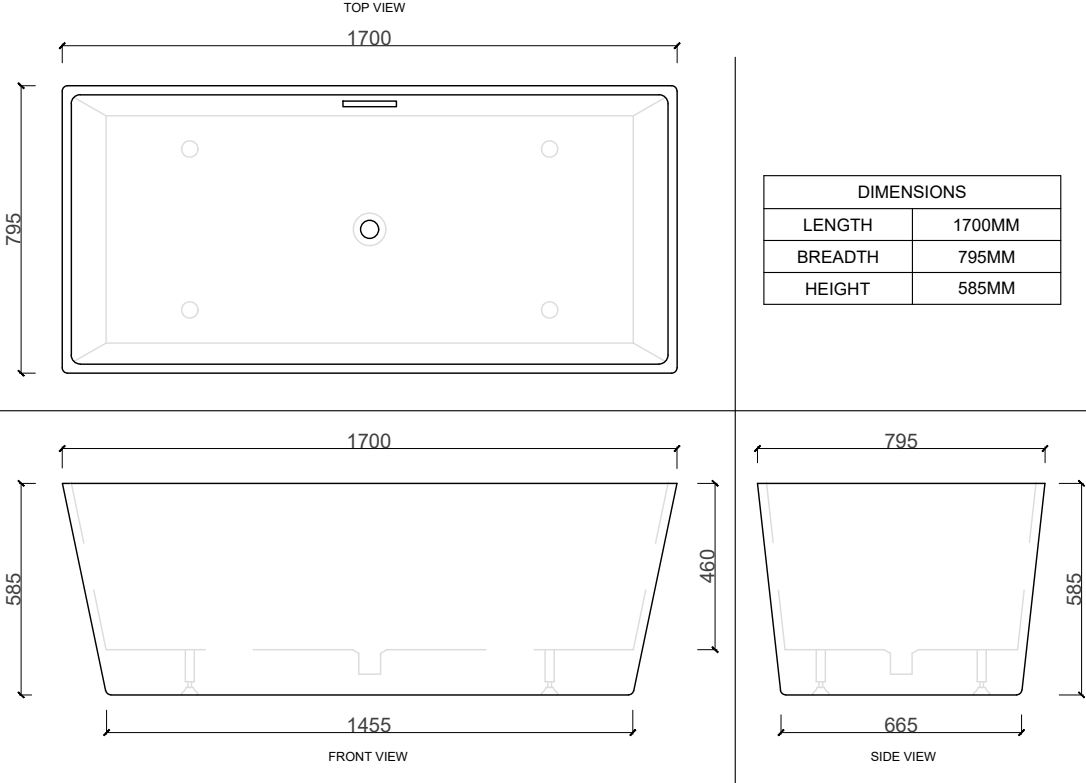

SANITARYWARE COLLECTION

BATHS

WHITE SERIES

MONT MICHEL

CODE: BJ6813

MATERIAL: SINGLE CAST ACRYLIC

INCLUDES:
OVERFLOW AND WASTE COMBO

PLEASE NOTE: A 5 - 8MM PER 100MM IS ALLOWED FOR WARPAGE

B I J I O U

www.bijou.co.za

*ALL MEASUREMENTS ARE IN MILLIMETERS

MacNeil© reserves the right to alter and/or remove designs without prior notice.

© 2018 Macneil. All Rights Reserved.

www.macneil.co.za