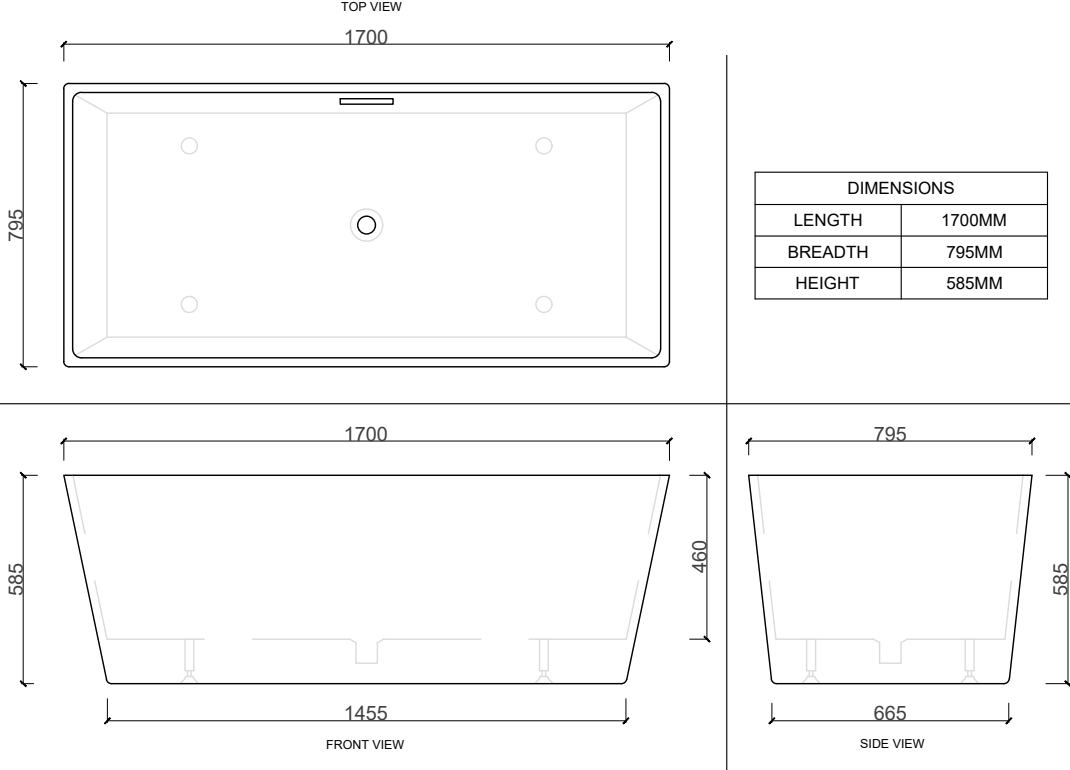

## BATHS

## JURA

CODE: BJ6813BW

MATERIAL: SINGLE CAST ACRYLIC

INCLUDES:  
OVERFLOW AND WASTE COMBO

PLEASE NOTE: A 5 - 8MM PER 100MM IS ALLOWED FOR WARPAGE

B I J I O U

www.bjiou.co.za

\*ALL MEASUREMENTS ARE IN MILLIMETERS