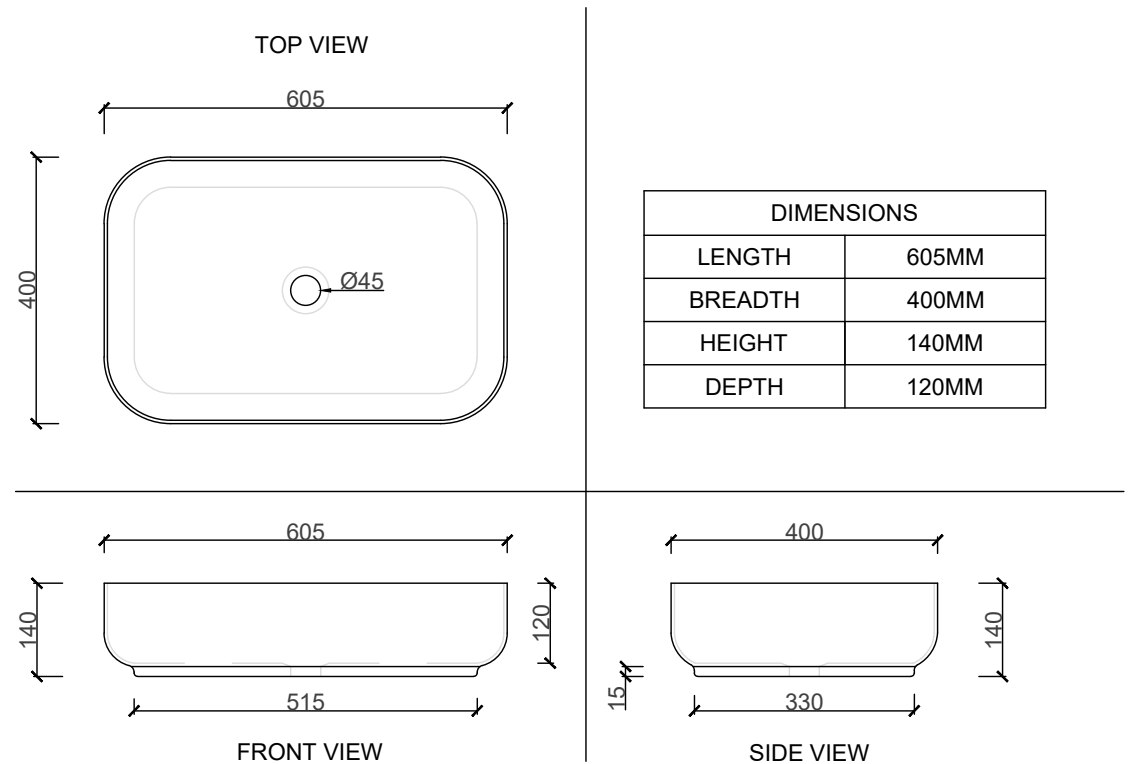

SANITARYWARE COLLECTION FREESTANDING BASINS

PARADIS

CODE: BWF0032

MATERIAL: VITREOUS CHINA

PLEASE NOTE: A 5 - 8MM PER 100MM IS ALLOWED FOR WARPAGE

B I J I O U

www.bijou.co.za

*ALL MEASUREMENTS ARE IN MILLIMETERS