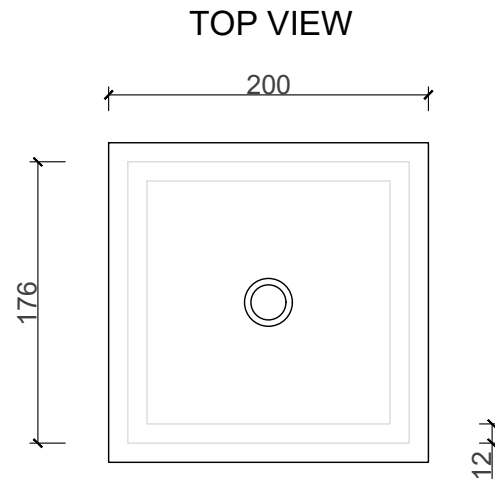

## DU RAY PIC SHOWER ROSE

CODE: BJ 211142

MATERIAL: BRASS

FINISH: MATT BLACK

DIMENSIONS	
LENGTH	200MM
BREADTH	200MM
HEIGHT	46MM

B I J I O U

[www.bjiou.co.za](http://www.bjiou.co.za)

\*ALL MEASUREMENTS ARE IN MILLIMETERS