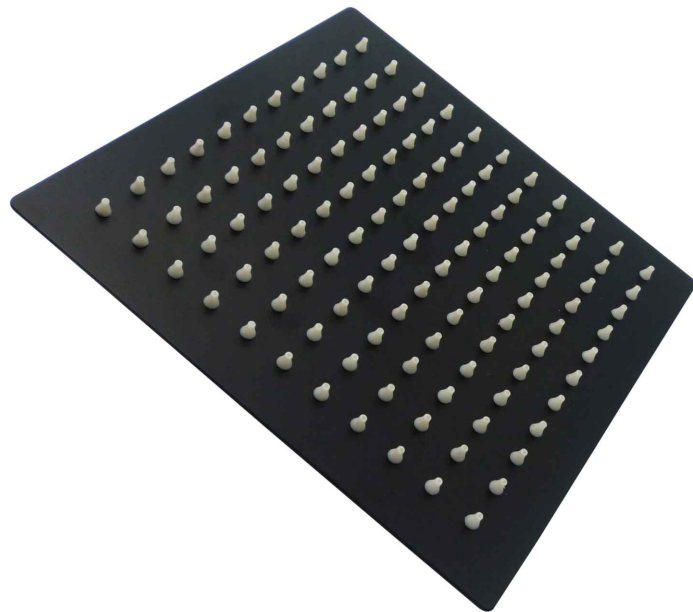

## DU RAY PIC SHOWER ROSE

CODE: BJ 211142

MATERIAL: BRASS

FINISH: MATT BLACK

DIMENSIONS	
LENGTH	200MM
BREADTH	200MM
HEIGHT	46MM

B I J I O U

[www.bjiou.co.za](http://www.bjiou.co.za)

\*ALL MEASUREMENTS ARE IN MILLIMETERS