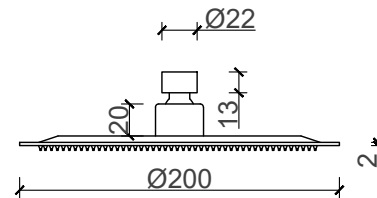

## DU RAY PIC SHOWER ROSE

CODE: BJ 211142

MATERIAL: BRASS

FINISH: MATT BLACK

DIMENSIONS	
LENGTH	200MM
BREADTH	200MM
HEIGHT	46MM

B I J I O U

[www.bjiou.co.za](http://www.bjiou.co.za)

\*ALL MEASUREMENTS ARE IN MILLIMETERS