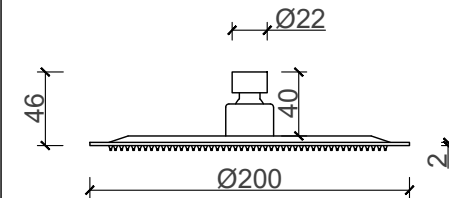

## DU RAY PIC SHOWER ROSE

CODE: BJ 211142

MATERIAL: BRASS

FINISH: MATT BLACK

DIMENSIONS	
LENGTH	200MM
BREADTH	200MM
HEIGHT	46MM

B I J I O U

[www.bjiou.co.za](http://www.bjiou.co.za)

\*ALL MEASUREMENTS ARE IN MILLIMETERS