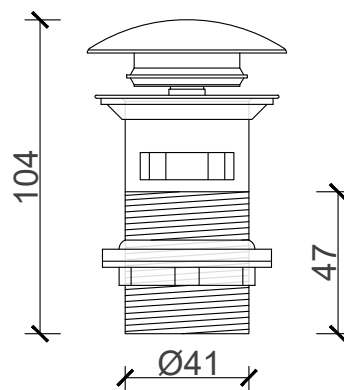

## SLOTTED POP-UP BASIN WASTE

CODE: 211146

MATERIAL: BRASS

FINISH: BRONZE

INCLUDES:

BRASS BACKNUT & WASHER  
RUBBER BUNG

TOP VIEW

DIMENSIONS

DIMENSIONS	
LENGTH	66MM
BREADTH	66MM
HEIGHT	104MM

FRONT VIEW

SIDE VIEW

B I J I O U

[www.bjiou.co.za](http://www.bjiou.co.za)

\*ALL MEASUREMENTS ARE IN MILLIMETERS

MacNeil© reserves the right to alter and/or remove designs without prior notice.