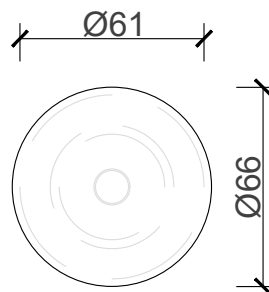

## SLOTTED POP-UP BASIN WASTE

CODE: 211146

MATERIAL: BRASS

FINISH: BRONZE

INCLUDES:

BRASS BACKNUT & WASHER  
RUBBER BUNG

TOP VIEW

DIMENSIONS

DIMENSIONS	
LENGTH	66MM
BREADTH	66MM
HEIGHT	104MM

FRONT VIEW

SIDE VIEW

B I J I O U

[www.bjiou.co.za](http://www.bjiou.co.za)

\*ALL MEASUREMENTS ARE IN MILLIMETERS

MacNeil© reserves the right to alter and/or remove designs without prior notice.