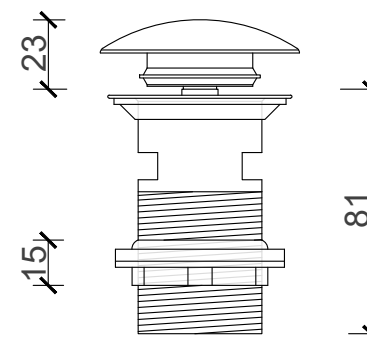

## SLOTTED POP-UP BASIN WASTE

CODE: 211146

MATERIAL: BRASS

FINISH: BRONZE

INCLUDES:

BRASS BACKNUT & WASHER  
RUBBER BUNG

TOP VIEW

DIMENSIONS

DIMENSIONS	
LENGTH	66MM
BREADTH	66MM
HEIGHT	104MM

FRONT VIEW

SIDE VIEW

B I J I O U

[www.bjiou.co.za](http://www.bjiou.co.za)

\*ALL MEASUREMENTS ARE IN MILLIMETERS

MacNeil© reserves the right to alter and/or remove designs without prior notice.