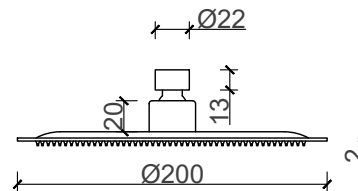

ACCESSORIES COLLECTION SHOWER RANGE

DE LA LANCE SHOWER ROSE

CODE: BJ 211141

MATERIAL: BRASS

FINISH: MATT BLACK

TOP VIEW

DIMENSIONS

DIMENSIONS	
LENGTH	200MM
BREADTH	200MM
HEIGHT	46MM

FRONT VIEW

SIDE VIEW

B I J I O U

www.bjiou.co.za

*ALL MEASUREMENTS ARE IN MILLIMETERS

MacNeil© reserves the right to alter and/or remove designs without prior notice.

M MACNEIL

© 2018 Macneil. All Rights Reserved.