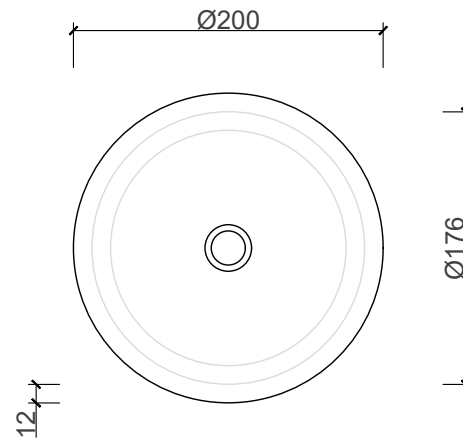

ACCESSORIES COLLECTION SHOWER RANGE

DE LA LANCE SHOWER ROSE

CODE: BJ 211141

MATERIAL: BRASS

FINISH: MATT BLACK

TOP VIEW

DIMENSIONS

DIMENSIONS	
LENGTH	200MM
BREADTH	200MM
HEIGHT	46MM

FRONT VIEW

SIDE VIEW

B I J I O U

www.bjiou.co.za

*ALL MEASUREMENTS ARE IN MILLIMETERS

MacNeil© reserves the right to alter and/or remove designs without prior notice.

M MACNEIL

© 2018 Macneil. All Rights Reserved.