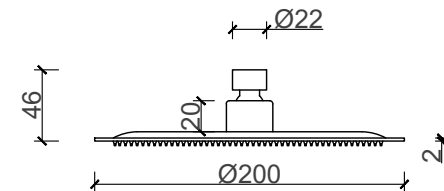

ACCESSORIES COLLECTION SHOWER RANGE

DE LA LANCE SHOWER ROSE

CODE: BJ 211141

MATERIAL: BRASS

FINISH: MATT BLACK

TOP VIEW

DIMENSIONS

DIMENSIONS	
LENGTH	200MM
BREADTH	200MM
HEIGHT	46MM

FRONT VIEW

SIDE VIEW

B I J I O U

www.bjiou.co.za

*ALL MEASUREMENTS ARE IN MILLIMETERS

MacNeil© reserves the right to alter and/or remove designs without prior notice.

M MACNEIL

© 2018 Macneil. All Rights Reserved.